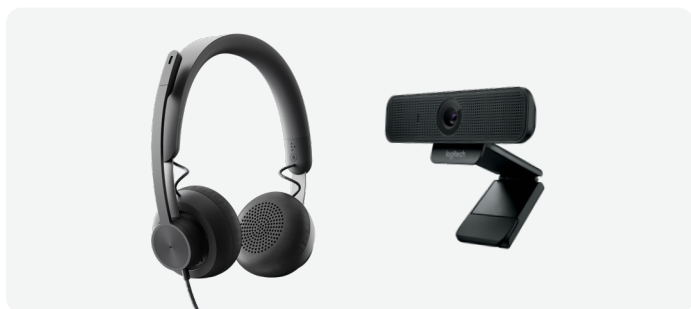

### RALLY CAMERA

Logitech Rally Camera provides the outstanding video quality and room coverage of the premium Rally Plus system, but packaged as the USB camera component for classrooms, multipurpose rooms, and other spaces with built-in audio systems. Equipped with an invertible wall mount and boasting expansive room coverage with automated PTZ, Rally Camera can capture an entire space in detail, while still offering the ability to focus on details—like the presenter, panelists, whiteboards or individual participants.

# PERSONAL COLLABORATION SPACES

Making a video call in a personal workspace requires avoiding distractions and staying in control of what viewers can see. Logitech personal collaboration solutions can turn any desktop into an instant collaboration space.

## PRO PERSONAL VIDEO COLLABORATION KIT

Logitech's most advanced Brio webcam matched with Logitech Zone Wireless *Bluetooth*® headset enables exceptional video calls from any personal workspace, including an open office.