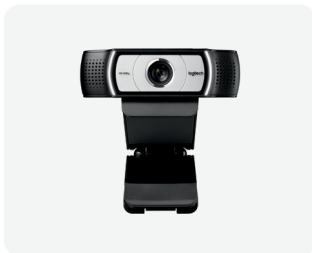

C930e

Advanced 1080p business webcam with H.264 support.