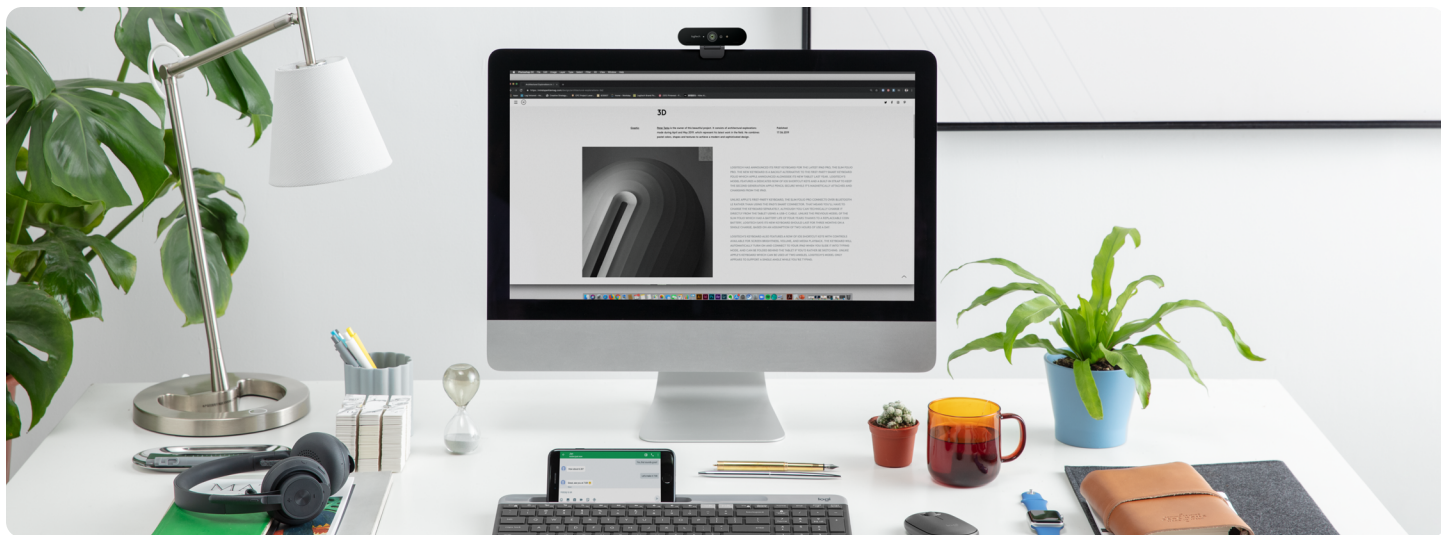

PERSONAL COLLABORATION SPACES

Making a video call in a personal workspace requires avoiding distractions and staying in control of what viewers can see. Logitech personal collaboration solutions can turn any desktop into an instant collaboration space.