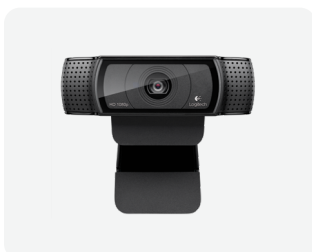

C920e

1080p business webcam perfect for mass deployment.