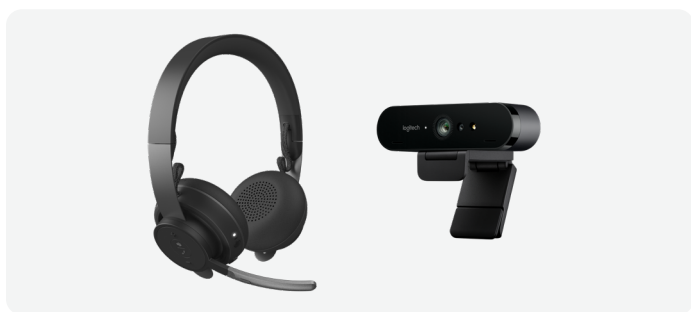

PRO PERSONAL VIDEO COLLABORATION KIT

Logitech's most advanced Brio webcam matched with Logitech Zone Wireless *Bluetooth*® headset enables exceptional video calls from any personal workspace, including an open office.