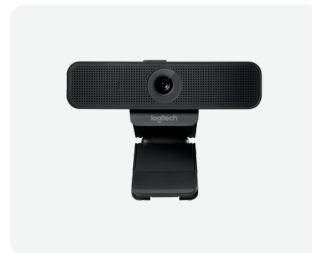

C925e

Enhanced 1080p business webcam with H.264 support.