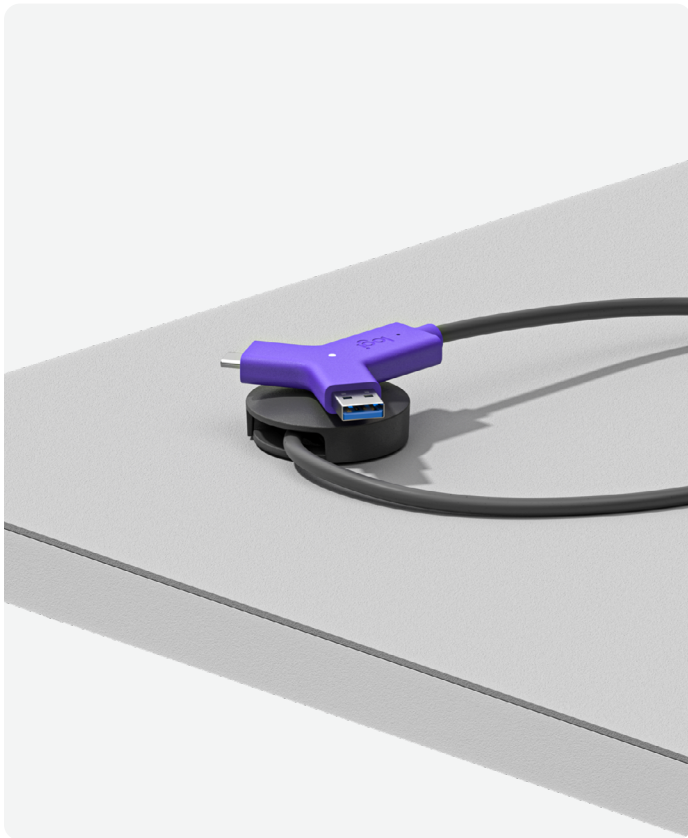

SWYTCH

Logitech Swytch solves the compatibility objection to service-attached room solutions like Microsoft Teams® Rooms and Zoom Rooms. With Swytch, the room's AV equipment can be used with any video meeting, webinar, or streaming application: just launch the software on a laptop and connect with Swytch.

The room's conference camera connects to the laptop, delivering up to 4K broadcast-quality video. The same cable connects the laptop to the room's display, so everyone can see remote participants and shared content. When finished, simply disconnect the laptop to leave the room ready for the next internal or external meeting.

Swytch offers the same one-cable convenience in BYOM ("Bring Your Own Meeting") rooms without a dedicated computer. With its universal USB Type A + C connector neatly docked on the table, Swytch eliminates the multiple cables, adapter rings, and reset procedures that confuse users and generate trouble tickets. Swytch also provides up to 60w of power to laptops that charge via USB C.